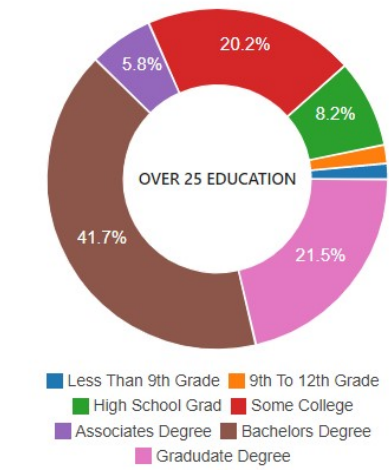

Name	Median	Mean
Households	\$142,483	\$160,623
Families	\$150,365	\$168,868
Married Families	\$163,125	-
Non Families	\$65,726	\$96,278

Trophy Club Median Age

Trophy Club Adults

There are 8,237 adults, (1,339 of whom are seniors) in Trophy Club.

Trophy Club Sex Ratio

Female 5,975 50.68%
 Male 5,815 49.32%

Race	Population	Percentage
White	10,520	89.23%
Asian	518	4.39%
Black or African American	309	2.62%
Two or More Races	236	2.00%
Some Other Race	207	1.76%